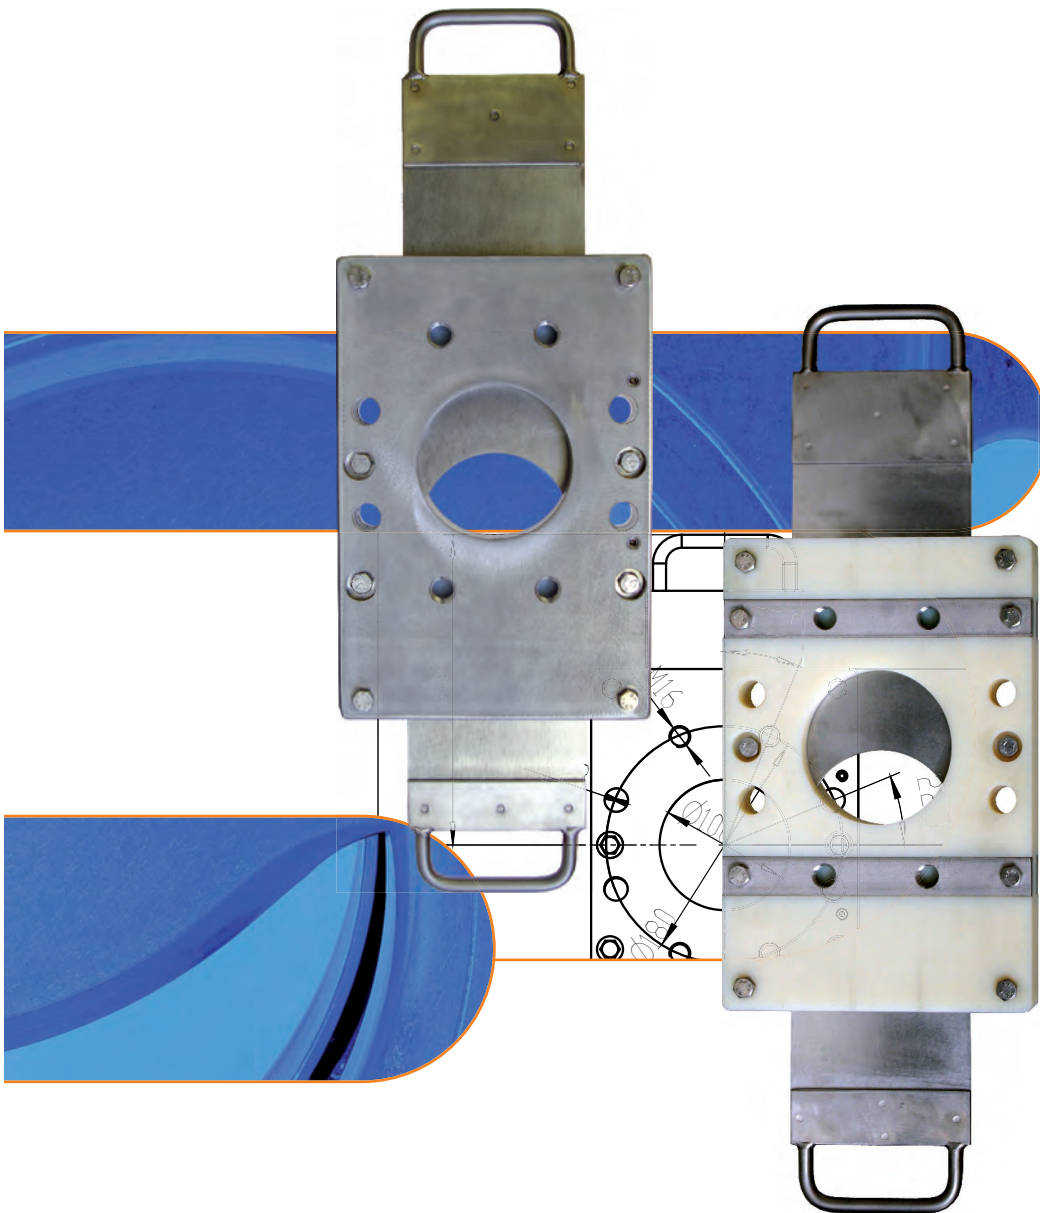

Valves of stainless steel

Shut-off-Valves

for bulk materials
in lightweight construction

CPD

MARTIN LOHSE GmbH
Unteres Paradies 63 · D-89522 Heidenheim
phone +49 7321 755-42
sales@lohse-gmbh.de
www.lohse-gmbh.de

Applications

Chemical industry

LOHSE-COMPACT-bulk material valves have proved their value and reliability in all branches of chemical industries. The type is suitable for shut-off of bulk material.

Food industry and pharmaceutical industrie

LOHSE-COMPACT-valves are used as shut-off-valves for granual media.

Construction

Housing

- stainless steel - absolutely dimensionally stable
or
PE (Light-Version)
- corrosion and acid resistant
- light
- easy to maintain

Slide cups PE

- abrasion resistant
- excellent anti-friction proppe
- temperature and acid resistant
- easily replaceable

Valve plate stainless steel

- almost no dead space when open

Bore cross section = nominal diameter of piping