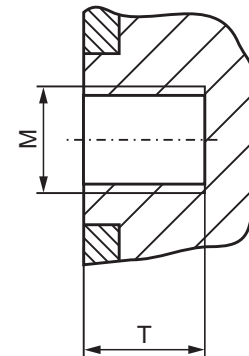

Z = total number of holes
 Z1 = number of joint-holes
 Z2 = number of through-going bores
 T = usable depth of thread

COMPACT-bulk material valve with through-going valve plate handle

CPDBG light same sizes