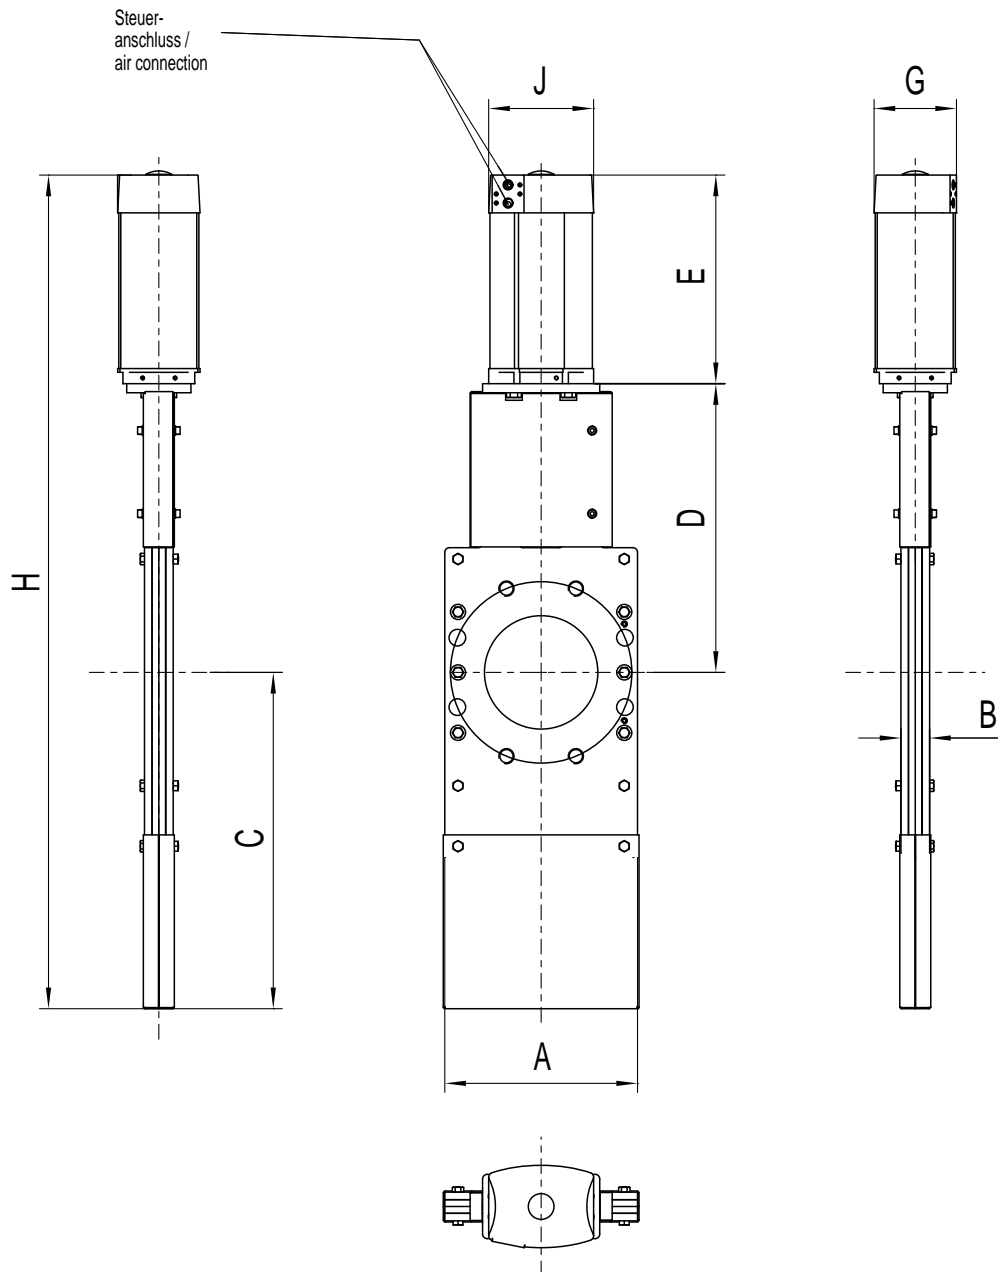

COMPACT-bulk material valve with through-going valve plate
pneumatic-cylinder and protection guard

DN	PS [bar]	A	B	C	D	E	G	H	J	cyl Ø	air connection	control pressure [bar]	weight ~[kg]
100	2	205	39	315	307	240	118	862	139	100	1/4"	6	21.4
150	2	255	38	445	382	276	118	1103	139	100	1/4"	6	28.3
200	2	308	38	600	485	347	145	1432	165	125	1/4"	6	47.1
300	2	435	42	805	635	460	178	1945	204	160	1/4"	6	87.6

Dimensions in mm, flange dimensions to DIN EN 1092-1, PN 10
air connection acc. VDI/VDE 3845 (NAMUR).
Further sizes on request.