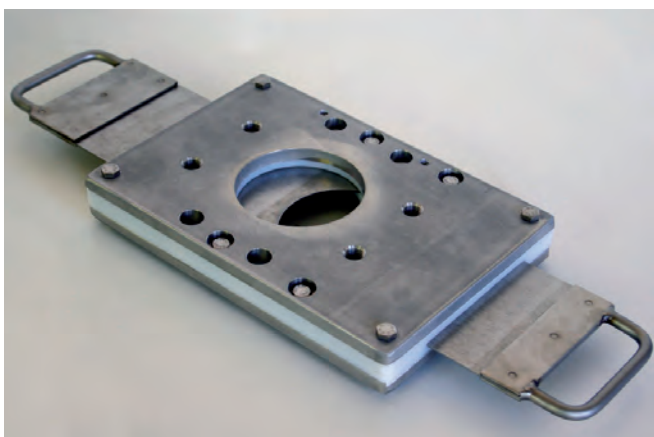

Applications

Chemical industry

LOHSE-COMPACT-bulk material valves have proved their value and reliability in all branches of chemical industries. The type is suitable for shut-off of bulk material.

Food industry and pharmaceutical industrie

LOHSE-COMPACT-valves are used as shut-off-valves for granual media.

Construction

Housing

- stainless steel - absolutely dimensionally stable
or
PE (Light-Version)
- corrosion and acid resistant
- light
- easy to maintain

Slide cups PE

- abrasion resistant
- excellent anti-friction proppe
- temperature and acid resistant
- easily replaceable

Valve plate stainless steel

- almost no dead space when open

Bore cross section = nominal diameter of piping