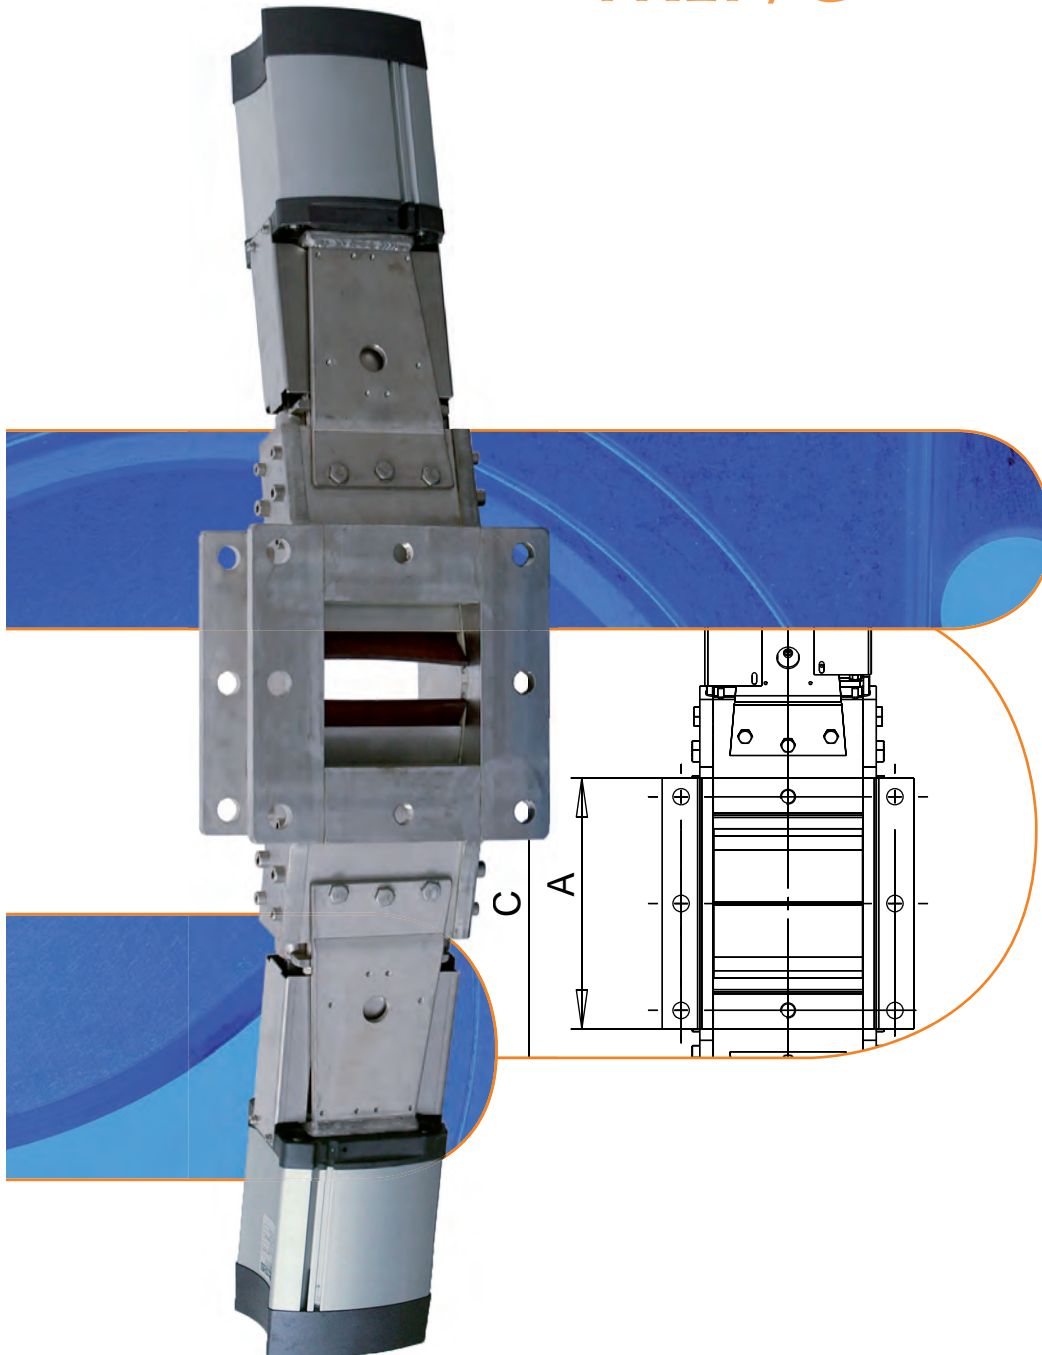

Valves of stainless steel

Reject-Valves

TREP/G

MARTIN LOHSE GmbH
Unteres Paradies 63 · D-89522 Heidenheim
Postfach 1565 · D-89505 Heidenheim
phone +49(0)7321 / 755-42 · fax +49(0)7321 / 755-97
server.ab@lohse-gmbh.de
www.lohse-gmbh.de