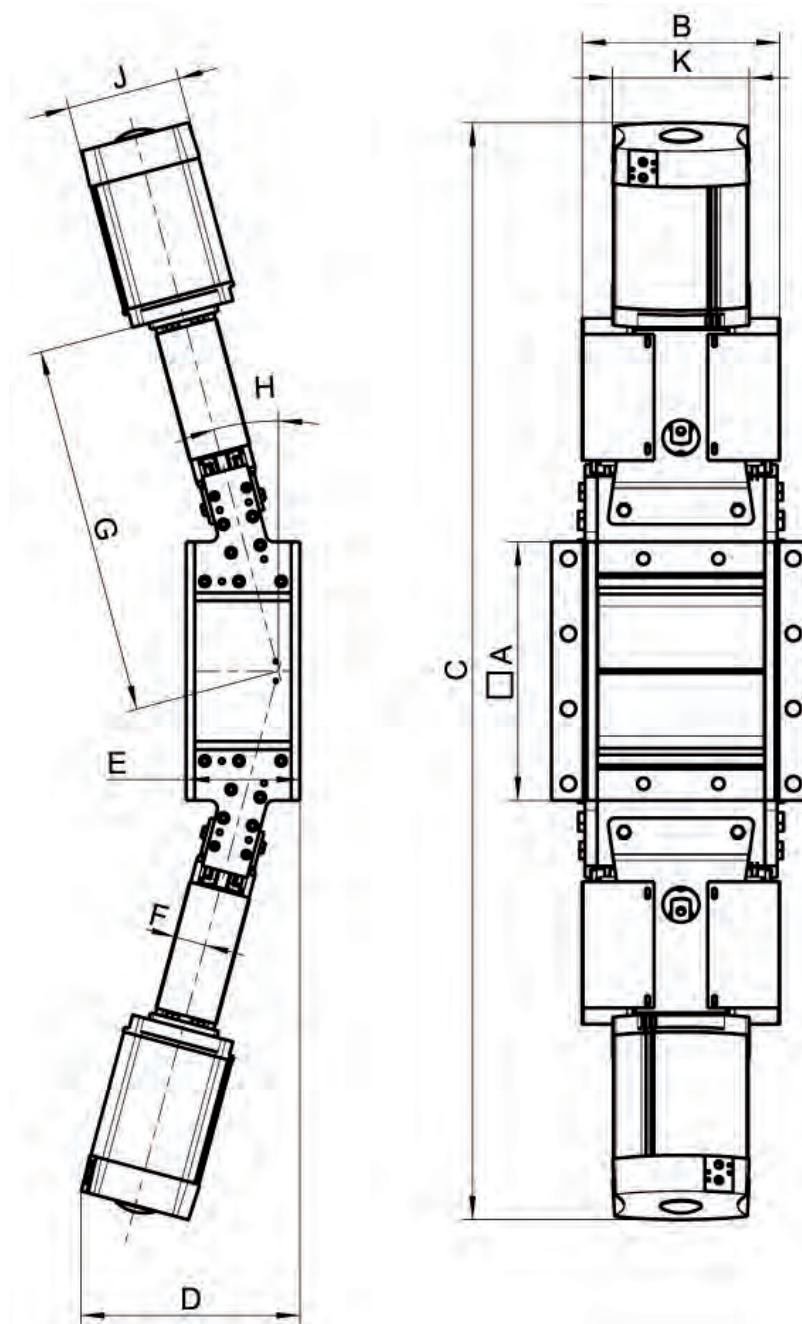

Reject-valve two double-acting pneumatic cylinders and protection guard

DN	PS [bar]	A	B	C	D	E	F	G	H	J	K	cyl.Ø	air con- nection
150	4	286	175	1275	270	156	47	424	15°	145	165	125	G 1/4"
200	4	336	223	1485	293	165	47	501	15°	178	204	160	G 1/4"
250	4	386	295	1697	333	170	47	548	15°	215	244	200	G 1/2"
300	2	436	325	1931	421	190	47	649	15°	215	244	200	G 1/2"

Dimensions in mm, flange bores on request.
Further sizes on request.