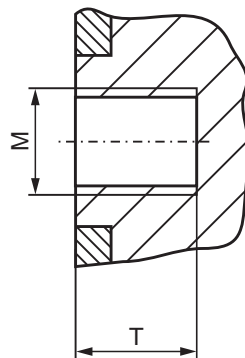

DN 150 – 250	4 bar
DN 300 – 700	2 bar
- max. operating temperature 80° C

Flange bores for LOHSE TRE valves according LOHSE standard

DN 150/200

DN 250/300

DN 350/400

DN 500-700

Z = total number of holes
 Z1 = number of joint-holes
 Z2 = number of through-going bores
 T = usable depth of thread