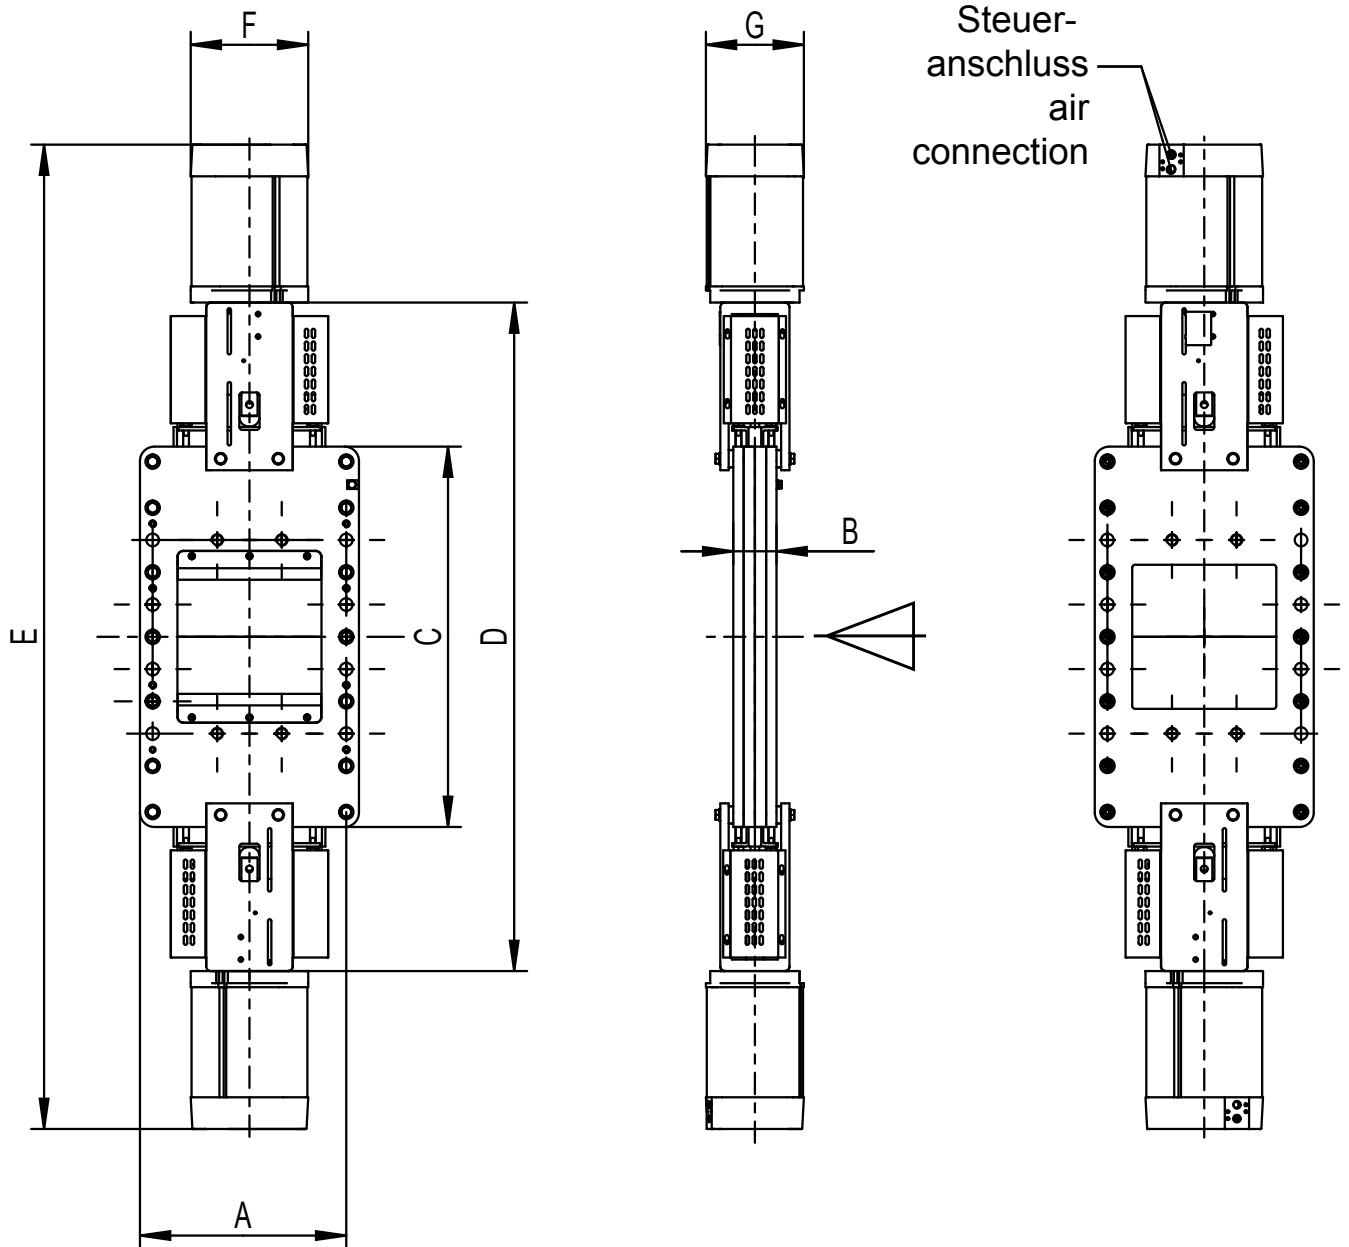

Reject-valve

square

two double-acting pneumatic cylinders and protection guard

DN	PS [bar]	A	B	C	D	E	F	G	cyl Ø	air connection	weight ~[kg]
150	4	280	70	400	750	1212	204	178	160	G 1/4"	56.9
200	4	330	70	540	980	1524	244	215	200	G 1/2"	93.2
250	4	380	75	660	1160	1754	244	215	200	G 1/2"	123
300	2	430	75	780	1330	2014	283	242	230	G 1/2"	

Dimensions in mm, flange bores on request; air connection acc. VDI/VDE 3845 (NAMUR).
Further sizes on request.