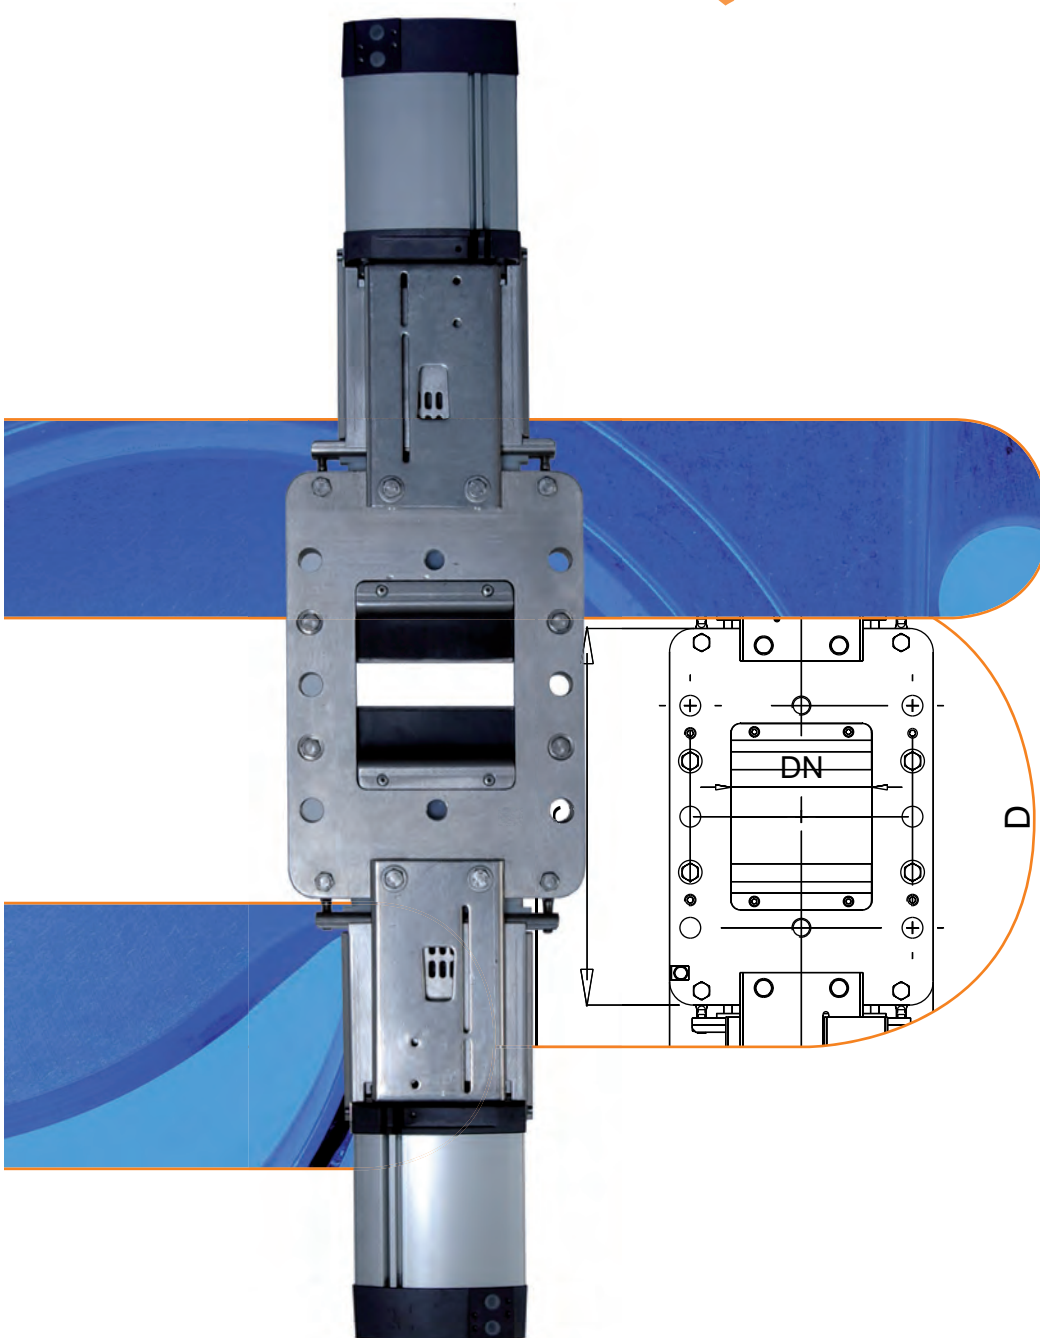

Valves of stainless steel

Reject-Valves

TAQP/G

MARTIN LOHSE GmbH
Unteres Paradies 63 · D-89522 Heidenheim
Postfach 1565 · D-89505 Heidenheim
phone +49(0)7321 / 755-42 · fax +49(0)7321 / 755-97
server.ab@lohse-gmbh.de
www.lohse-gmbh.de