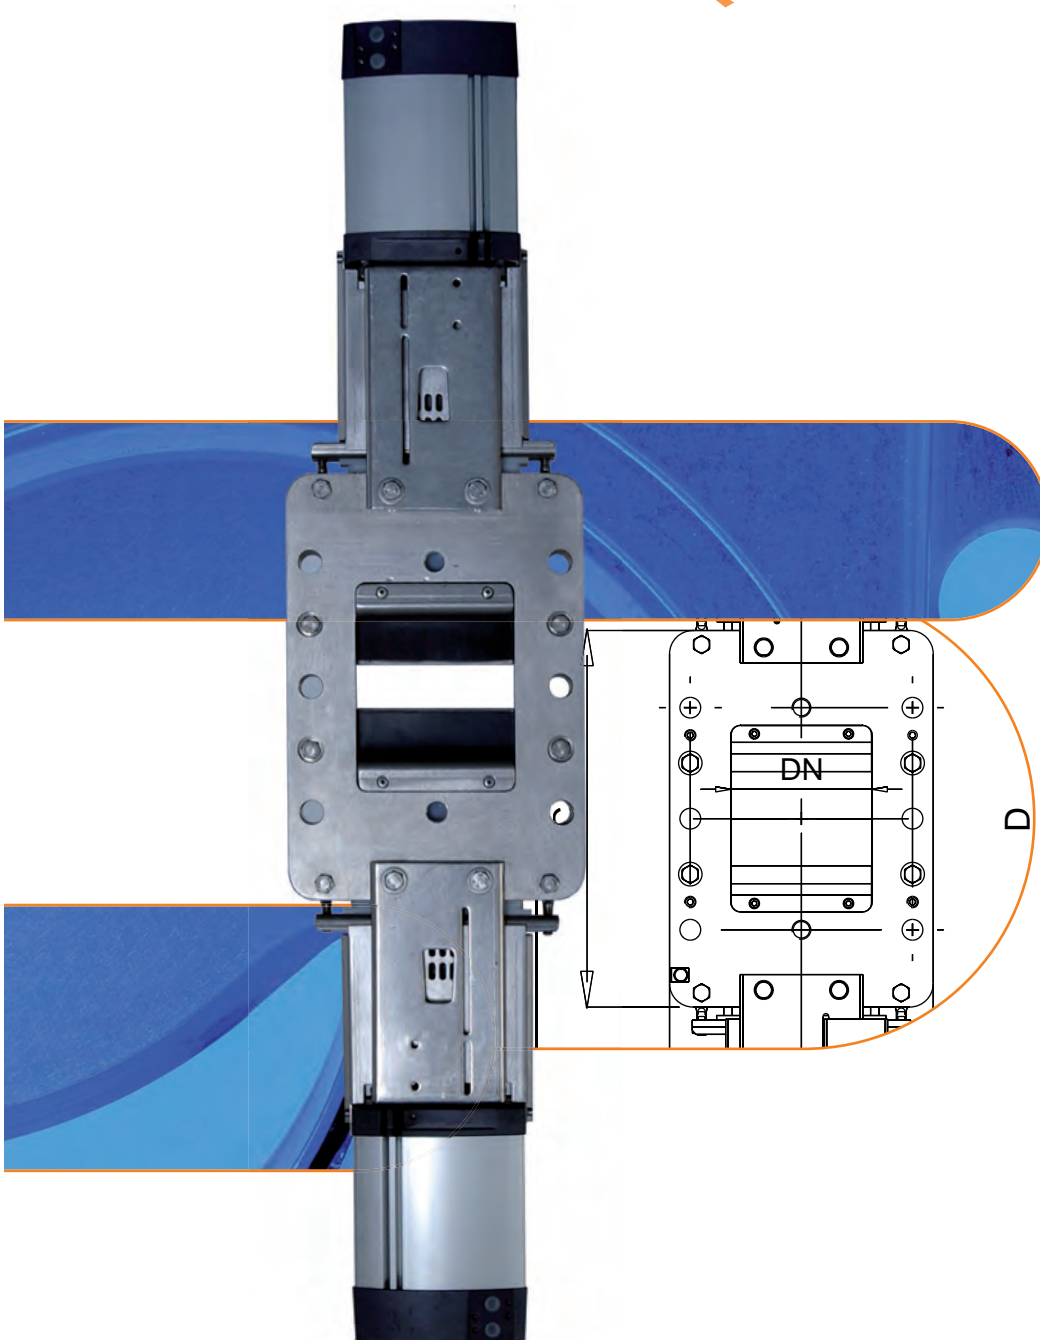

Valves of stainless steel

Reject-Valves

TAQP/G

MARTIN LOHSE GmbH
Unteres Paradies 63 · D-89522 Heidenheim
phone +49 7321 755-42
sales@lohse-gmbh.de
www.lohse-gmbh.de

Applications

General usage

- media with reject fraction (e.g. nails and staples)
- coarse-grained media
- granulates
- powders
- temperature range to 80 °C
- see table for permitted operating pressure