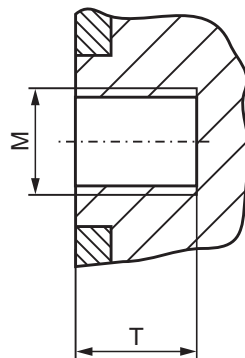

Flange bores for LOHSE TAQ valves according LOHSE standard

DN 150/200

DN 250/300

DN 350/400

DN 500-700

Z = total number of holes
 Z1 = number of joint-holes
 Z2 = number of through-going bores
 T = usable depth of thread