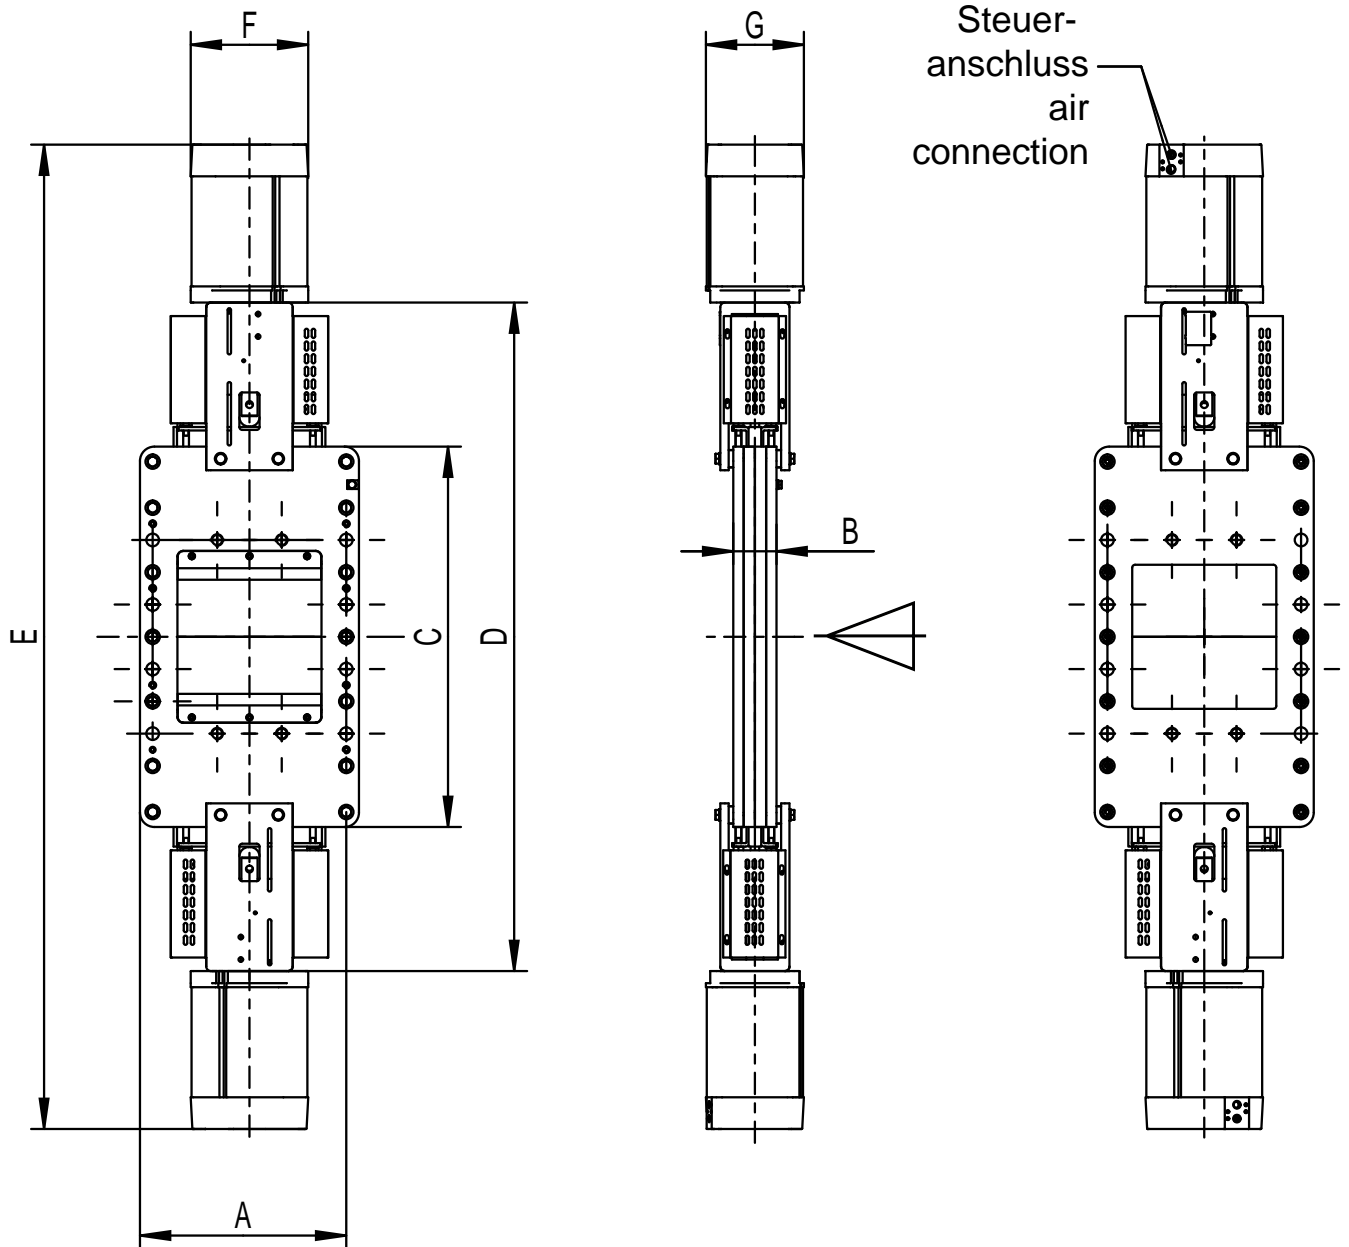

Reject-valve

square

two double-acting pneumatic cylinders and protection guard

DN	PS [bar]	A	B	C	D	E	F	G	cyl Ø	air connection	weight ~[kg]
150	4	280	70	400	750	1212	204	178	160	G 1/4"	56.9
200	4	330	70	540	980	1524	244	215	200	G 1/2"	93.2
250	4	380	75	660	1160	1754	244	215	200	G 1/2"	123
300	2	430	75	780	1330	2014	283	242	230	G 1/2"	

Dimensions in mm, flange bores on request; air connection acc. VDI/VDE 3845 (NAMUR).
Further sizes on request.