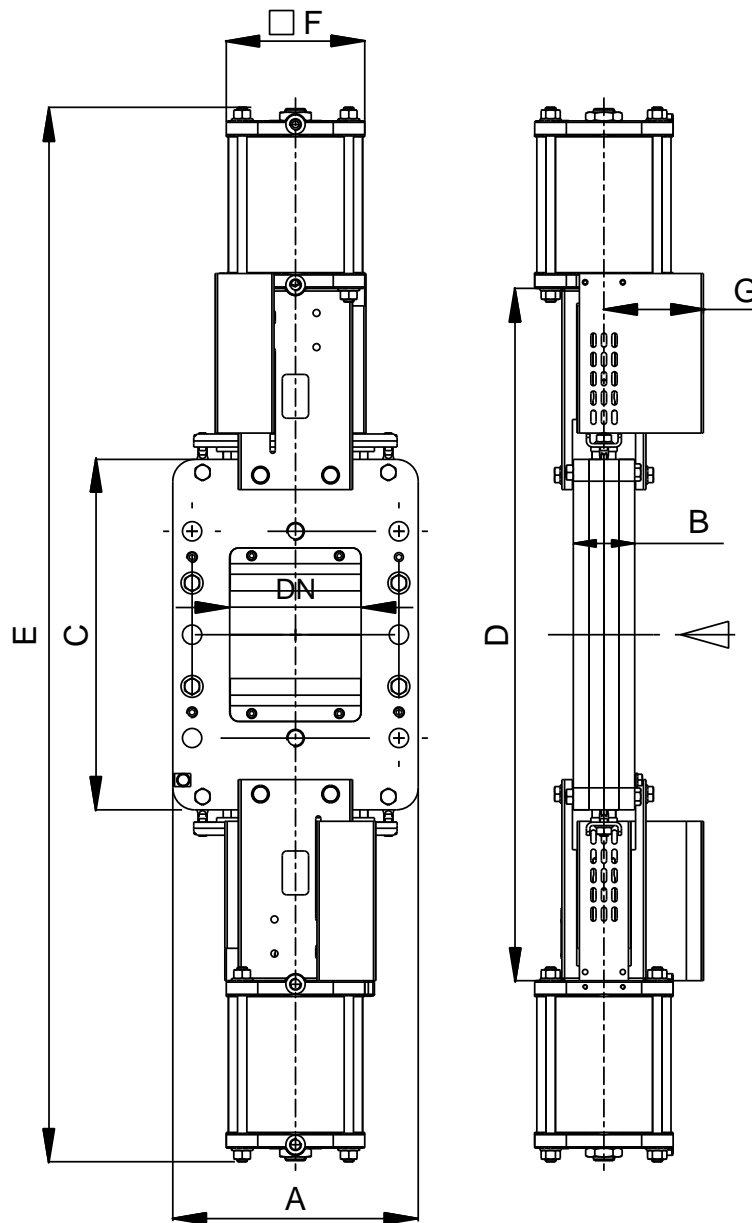

Reject-valve

square

two double-acting pneumatic cylinders and protection guard

DN	PS [bar]	A	B	C	D	E	F	G	cyl Ø	air connection	weight ~[kg]
150	4	280	70	400	750	1212	204	178	160	G 1/4"	56.9
200	4	330	70	540	980	1524	244	215	200	G 1/2"	93.2
250	4	380	75	660	1160	1754	244	215	200	G 1/2"	123
300	2	430	75	780	1330	2014	283	242	230	G 1/2"	

Dimensions in mm, flange bores on request; air connection acc. VDI/VDE 3845 (NAMUR).
Further sizes on request.

Reject-valve
square
two double-acting pneumatic cylinders and protection guard

DN	PS [bar]	A	B	C	D	E	F	G	cyl Ø	air connection	weight ~[kg]
350	2	490	92	910	1552	2255	246	246	230	G 1/2"	219
400	2	550	92	1000	1810	2596	318	318	300	G 1/2"	320
450	2	600	95	1150	2030	2830	318	318	300	G 1/2"	464
500	2	650	96	1280	2220	3110	318	318	300	G 1/2"	610
600	2	770	120	1530	2590	3580	318	318	300	G 1/2"	1202