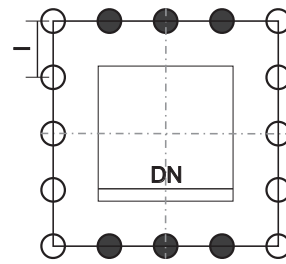

DN 150 – 400	PE-UHMW
DN 450 – 600	PP
- sealing EPDM
- rod wiper polyurethane caoutchouc
- stuffing box gland 1.4541
- bracket 1.4301
- max. operating pressure

DN 150 – 250	4 bar
DN 300 – 700	2 bar
- max. operating temperature 80° C

Flange bores for LOHSE TAQ valves according LOHSE standard

DN 150/200

DN 250/300

DN 350/400

DN 500-700

Z = total number of holes
 Z1 = number of joint-holes
 Z2 = number of through-going bores
 T = usable depth of thread