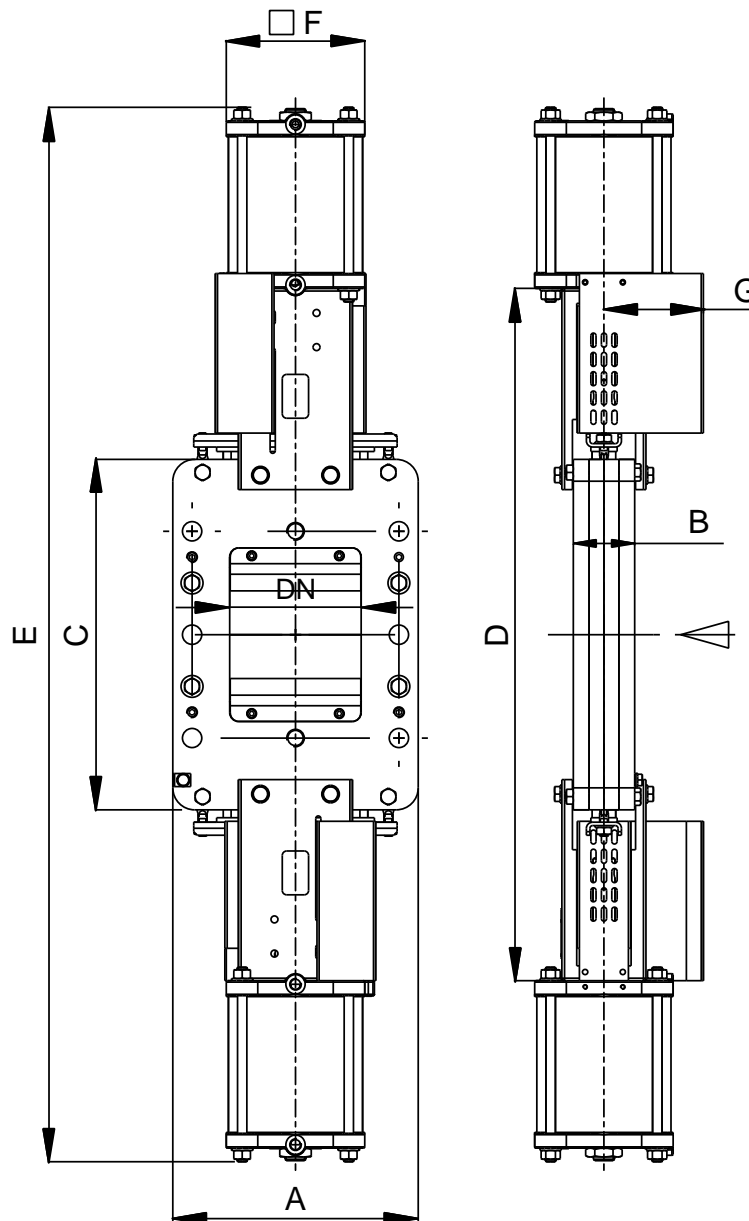

Reject-valve

square

two double-acting pneumatic cylinders and protection guard

DN	PS [bar]	A	B	C	D	E	F	G	cyl Ø	air connection	weight ~[kg]
150	4	280	70	400	750	1212	204	178	160	G 1/4"	56.9
200	4	330	70	540	980	1524	244	215	200	G 1/2"	93.2
250	4	380	75	660	1160	1754	244	215	200	G 1/2"	123
300	2	430	75	780	1330	2014	283	242	230	G 1/2"	

Dimensions in mm, flange bores on request; air connection acc. VDI/VDE 3845 (NAMUR).
Further sizes on request.

Reject-valve

square

two double-acting pneumatic cylinders and protection guard

DN	PS [bar]	A	B	C	D	E	F	G	cyl Ø	air connection	weight ~[kg]
350	2	490	92	910	1552	2255	246	246	230	G 1/2"	219
400	2	550	92	1000	1810	2596	318	318	300	G 1/2"	320
450	2	600	95	1150	2030	2830	318	318	300	G 1/2"	464
500	2	650	96	1280	2220	3110	318	318	300	G 1/2"	610
600	2	770	120	1530	2590	3580	318	318	300	G 1/2"	1202