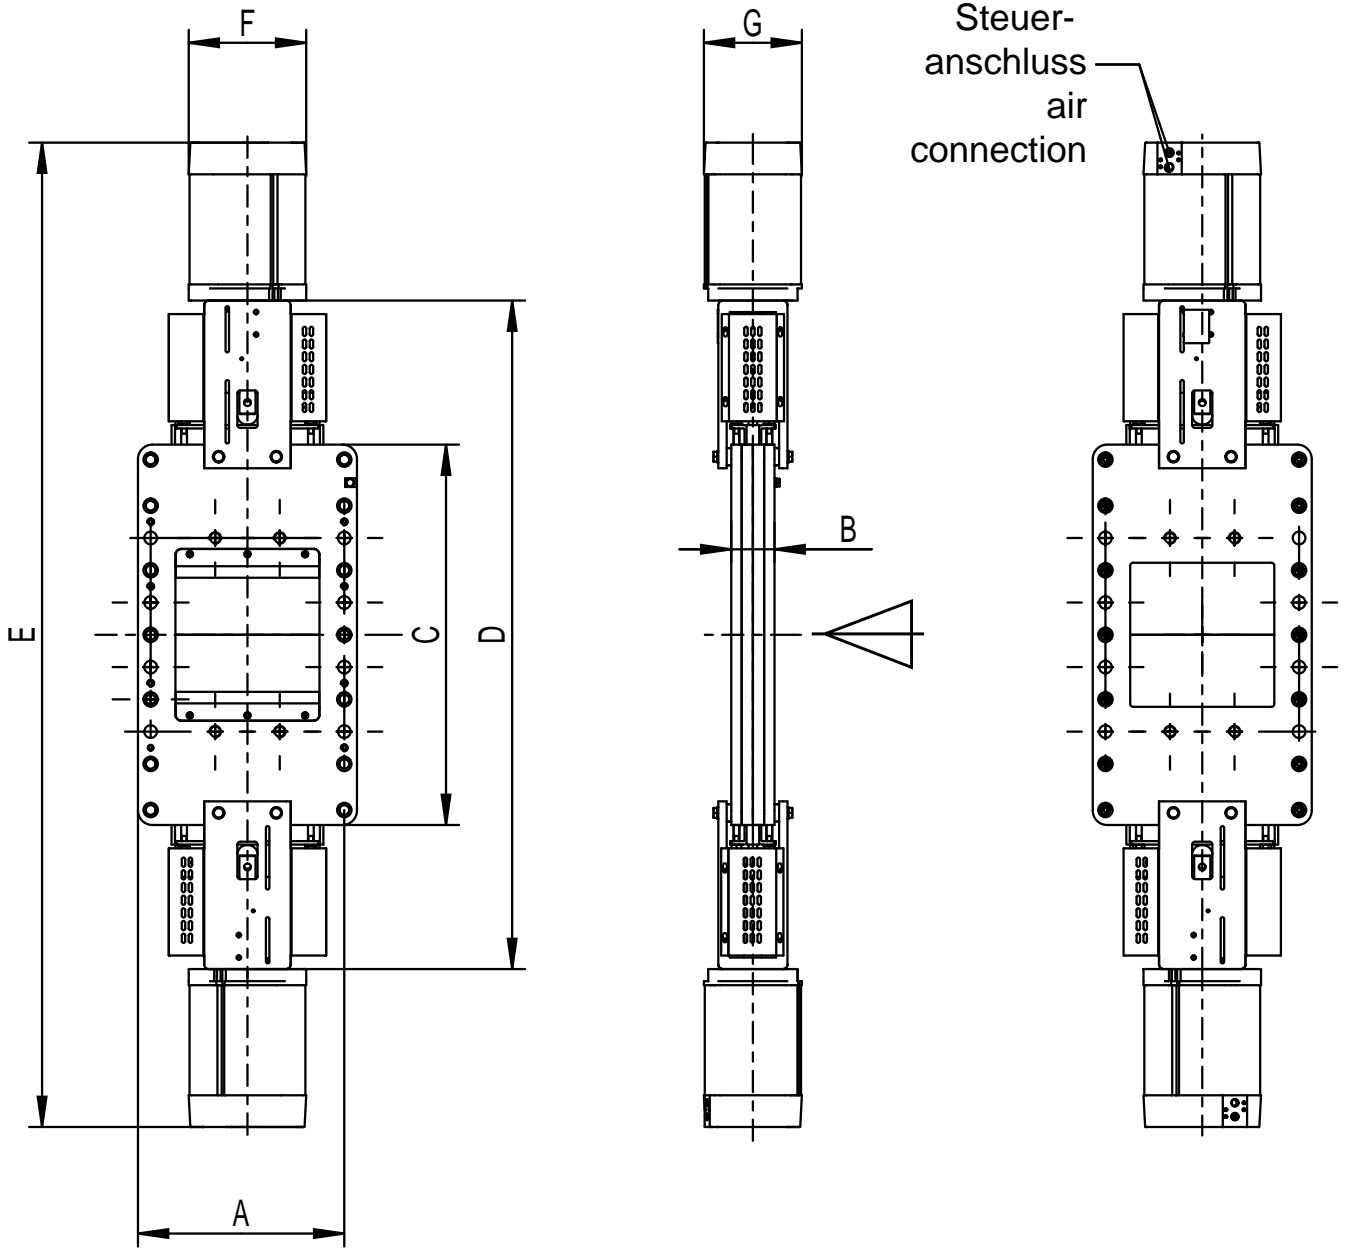

Reject-valve

square

two double-acting pneumatic cylinders and protection guard

DN	PS [bar]	A	B	C	D	E	F	G	cyl Ø	air connection	weight ~[kg]
150	4	280	70	400	750	1212	204	178	160	G 1/4"	56.9
200	4	330	70	540	980	1524	244	215	200	G 1/2"	93.2
250	4	380	75	660	1160	1754	244	215	200	G 1/2"	123
300	2	430	75	780	1330	2014	283	242	230	G 1/2"	

Dimensions in mm, flange bores on request; air connection acc. VDI/VDE 3845 (NAMUR).
Further sizes on request.