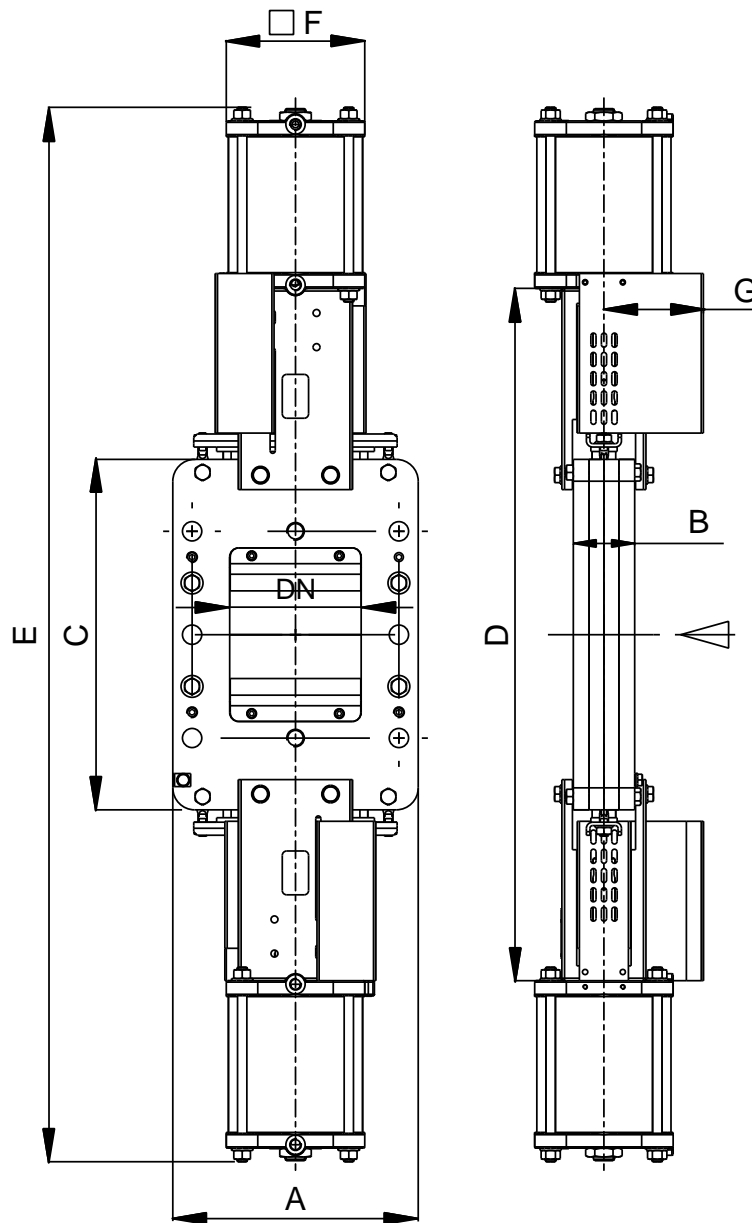

Reject-valve

square

two double-acting pneumatic cylinders and protection guard

DN	PS [bar]	A	B	C	D	E	F	G	cyl Ø	air connection	weight ~[kg]
350	2	490	92	910	1552	2255	246	246	230	G 1/2"	219
400	2	550	92	1000	1810	2596	318	318	300	G 1/2"	320
450	2	600	95	1150	2030	2830	318	318	300	G 1/2"	464
500	2	650	96	1280	2220	3110	318	318	300	G 1/2"	610
600	2	770	120	1530	2590	3580	318	318	300	G 1/2"	1202

Dimensions in mm, flange bores on request.
Further sizes on request.