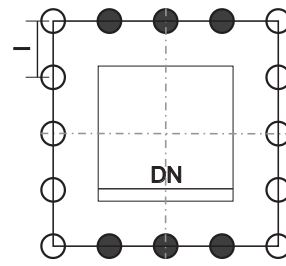

DN 150 – 250	4 bar
DN 300 – 700	2 bar
- max. operating temperature 80° C

Flange bores for LOHSE TAQ valves according LOHSE standard

DN 150/200

DN 250/300

DN 350/400

DN 500-700

Z = total number of holes  
 Z1 = number of joint-holes  
 Z2 = number of through-going bores  
 T = usable depth of thread

with metric tread

DN [mm]	Z	M	T [mm]	Z1	Z2	l [mm]
150	8	M20	18	2	6	118
200	8	M20	18	2	6	143
250	12	M20	18	4	8	112
300	12	M20	18	4	8	129
350	16	M20	20	6	10	110
400	16	M24	20	6	10	126.5
450	20	M24	20	8	12	112
500	20	M24	20	8	12	121
600	20	M27	23	8	12	143