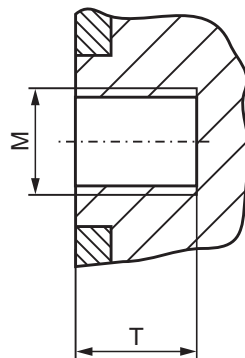

DN 150 – 250	4 bar
DN 300 – 700	2 bar
- max. operating temperature 80° C

Flange bores for LOHSE TAQ valves according LOHSE standard

DN 150/200

DN 250/300

DN 350/400

DN 500-700

Z = total number of holes  
 Z1 = number of joint-holes  
 Z2 = number of through-going bores  
 T = usable depth of thread