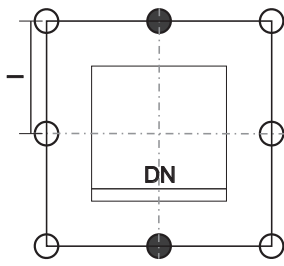

Flange bores for LOHSE TAQ valves according LOHSE standard

DN 150/200